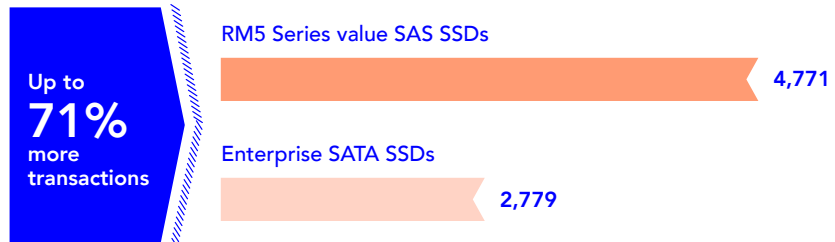

Get significantly better transactional database performance for less with value SAS and data center NVMe SSDs from Toshiba Memory

Value SAS and data center NVMe SSDs achieved better transactional database performance at a lower cost vs. enterprise SATA SSDs

Dell EMC PowerEdge R740xd server running a transactional database workload

Speed up your transactional database performance

A Dell EMC™ PowerEdge™ R740xd server configured with RM5 Series value SAS SSDs boosted transactions per second by **71 percent** compared to the enterprise SATA SSDs we tested. CD5 Series data center NVMe™ SSDs delivered an increase of **115 percent** versus enterprise SATA SSDs.

Total transactions per second *higher is better*