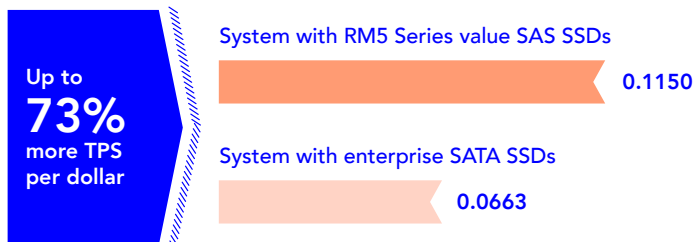

TPS per dollar *higher is better*

TPS per dollar *higher is better*