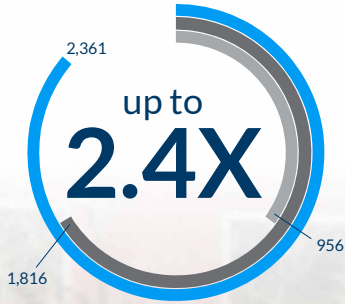

Move business forward

with a Dell™ Venue™ 11 Pro 7000 Series powered by an Intel® Core™ M processor

Rely on a faster tablet to get through your day.

Browse better with a faster tablet.

Stay productive without plugging in.

Better 3D graphics for demanding tasks.

Geekbench (single-core)

WebXPRT

Battery life

Futuremark® 3DMark®

- Dell Venue 11 Pro 7000 Series
- Apple® iPad Air® 2
- Samsung Galaxy Note® Pro 12.2