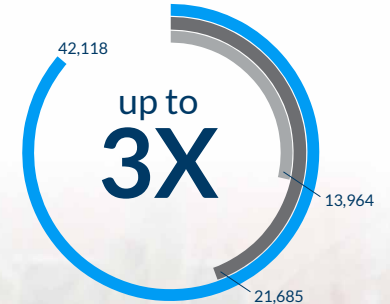

Better 3D graphics for demanding tasks.

Geekbench (single-core)

WebXPRT

Battery life

Futuremark® 3DMark®

- Dell Venue 11 Pro 7000 Series
- Apple® iPad Air® 2
- Samsung Galaxy Note® Pro 12.2