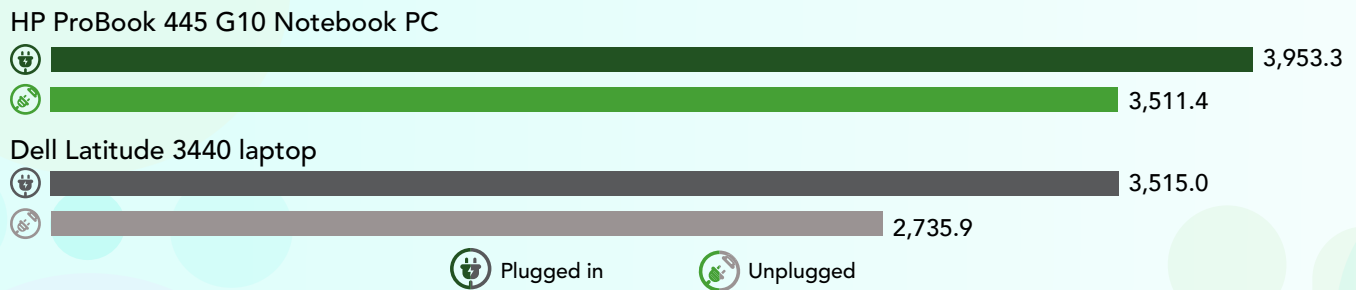

The HP ProBook 445 G10 Notebook PC powered by an AMD Ryzen™ 5 7530U processor: Work a typical business day with no strings (or power cables) attached

vs. a Dell Latitude 3440 laptop with an Intel Core i5-1335U processor

MobileMark 2018 "best power efficiency" mode battery life testing (205 nits) benchmark

Higher is better

Extend on-the-go productivity with longer battery life, better system efficiency, and a higher performance score