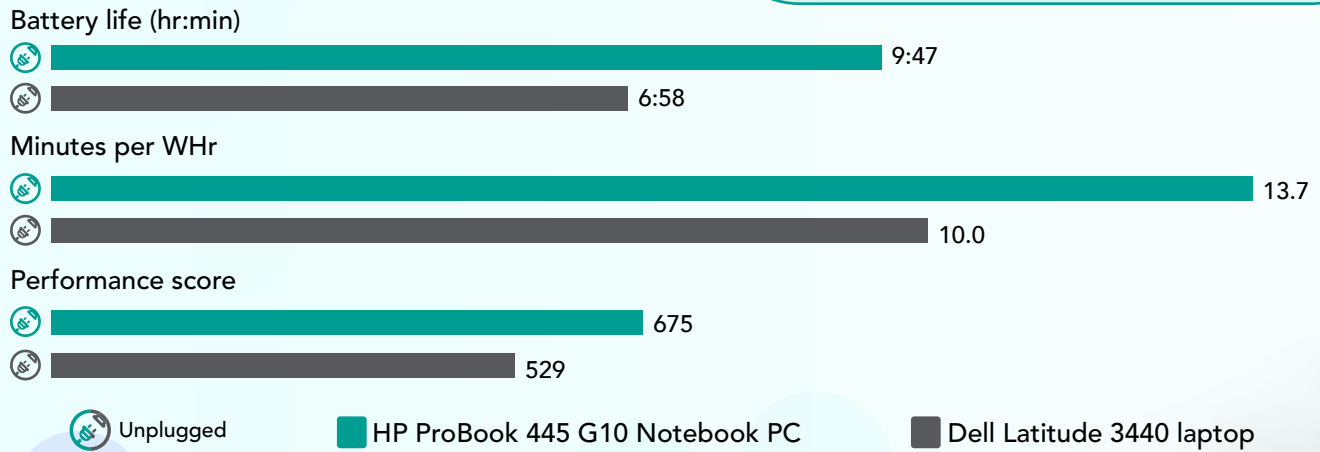

PassMark PerformanceTest

Performance score | Higher is better

Plugged-in vs. unplugged performance
 Only an **11.1%** performance drop with the ProBook 445 G10 vs. a 22.1% drop with the Latitude 3440 laptop

MobileMark 2018 "best power efficiency" mode battery life testing (205 nits) benchmark

Higher is better

Extend on-the-go productivity with longer battery life, better system efficiency, and a higher performance score