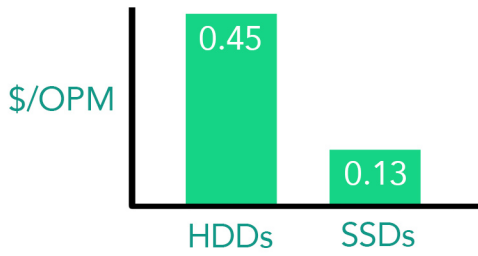

DELL™ POWEREDGE™ R630 SERVER

Step up to 1.8" SSDs and get

10.5x
the database performance of an HDD-equipped R630, plus almost 60% lower response time

71% lower
cost per transaction

PowerEdge R630 server with 24 SATA SSDs

Powered by Intel® Xeon® processors E5-2660 v3

The Dell PowerEdge R630 with 24 high-density SSDs supported 24 heavy database workloads and demonstrated high availability and full redundancy through Microsoft SQL Server AlwaysOn technology.