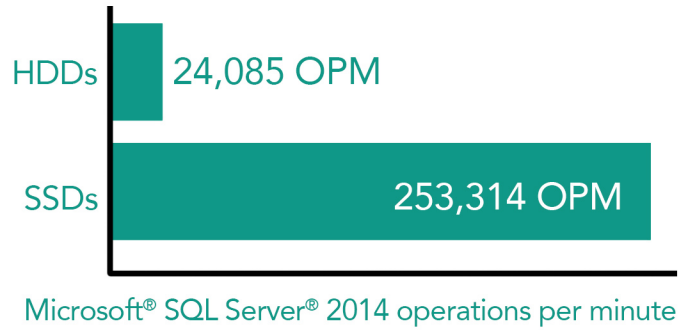

DELL™ POWEREDGE™ R630 SERVER

Step up to 1.8" SSDs and get

10.5x
the database performance of an HDD-equipped R630, plus almost 60% lower response time

71% lower
cost per transaction

PowerEdge R630 server with 24 SATA SSDs

Powered by Intel® Xeon® processors E5-2660 v3

The Dell PowerEdge R630 with 24 high-density SSDs supported 24 heavy database workloads and demonstrated high availability and full redundancy through Microsoft SQL Server AlwaysOn technology.