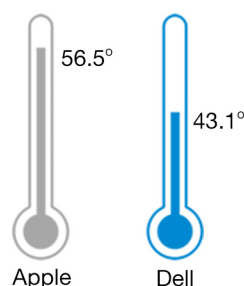

up to **26%**

faster transcoding  
a video clip

Time to transcode five video clips  
(seconds)  
Lower is better

as few as **0**

dropped frames  
during playback

versus as many as 37 with the MacBook Pro

Frames dropped during playback  
(maximum render quality)  
Lower is better

# 13.4°

cooler on top  
of system

Apple

Dell

Lower is better

Apple

Dell