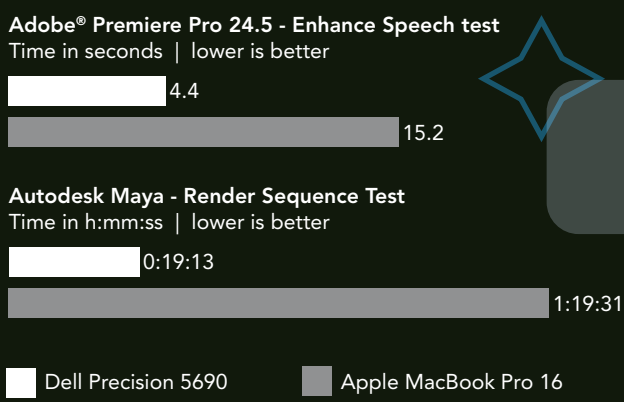

Boost productivity for creative workflows