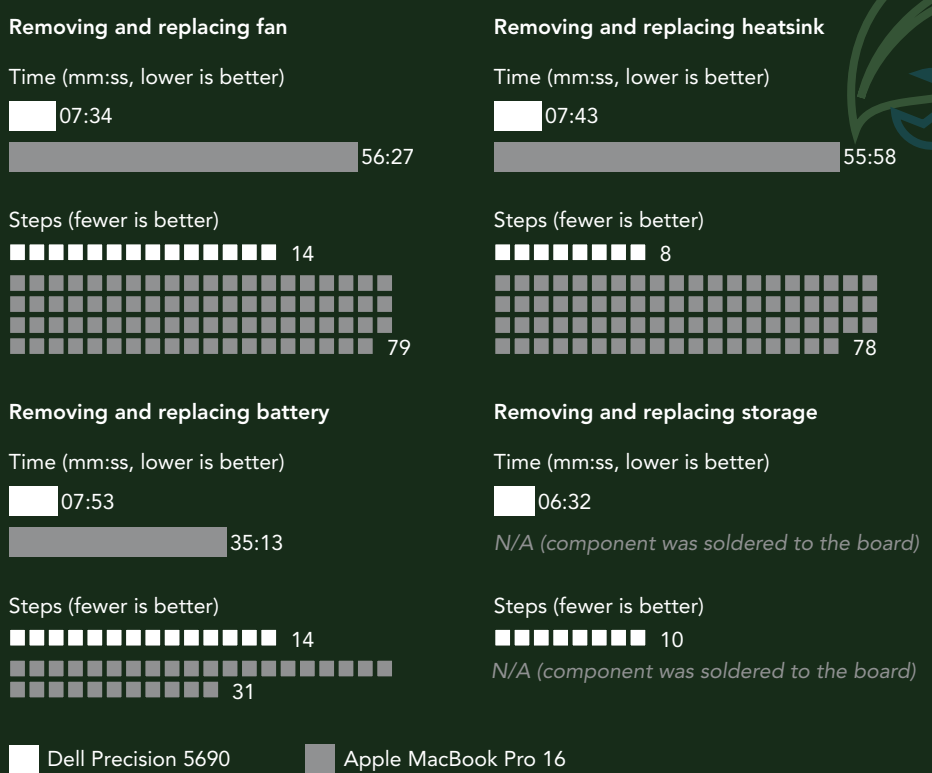

Support your commitment to sustainability with easier-to-repair devices

< 8 minutes vs. almost an hour to remove and replace fan

8 steps vs. 78 steps to remove and replace heatsink

< 7 minutes to replace storage — not an option on the MacBook Pro 16"

< 8 minutes vs. 35 minutes to remove and replace battery

Learn more at <https://facts.pt/n3vx8MU>