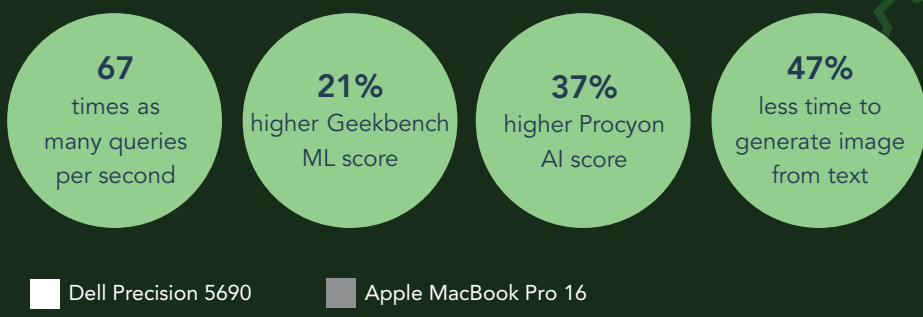

Spend less time waiting for AI task execution