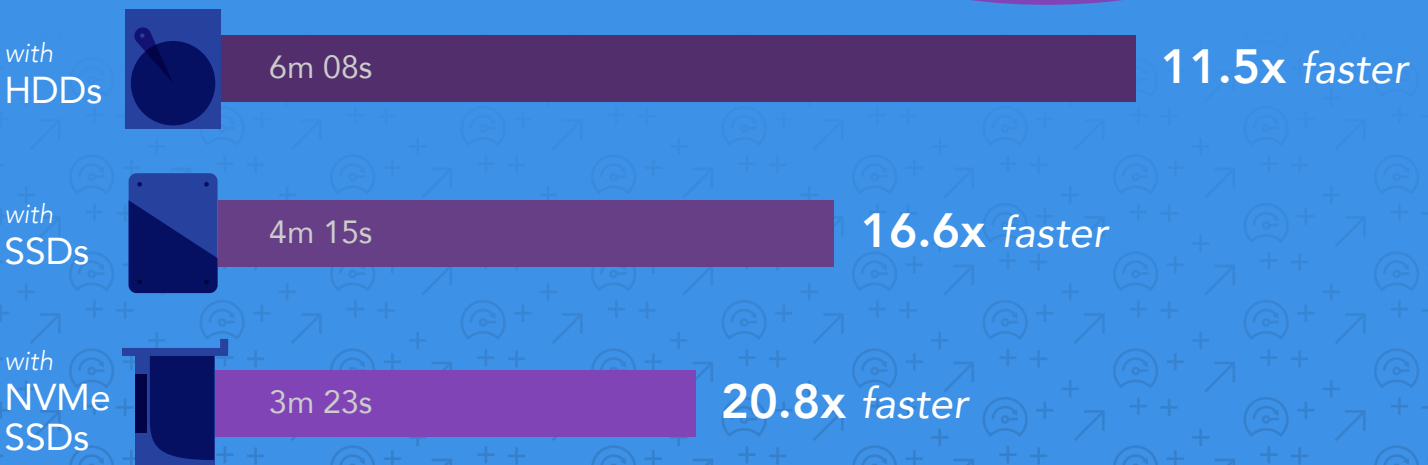

Complete database queries faster (lower is better)

Get all the facts at <http://facts.pt/rszSR7>