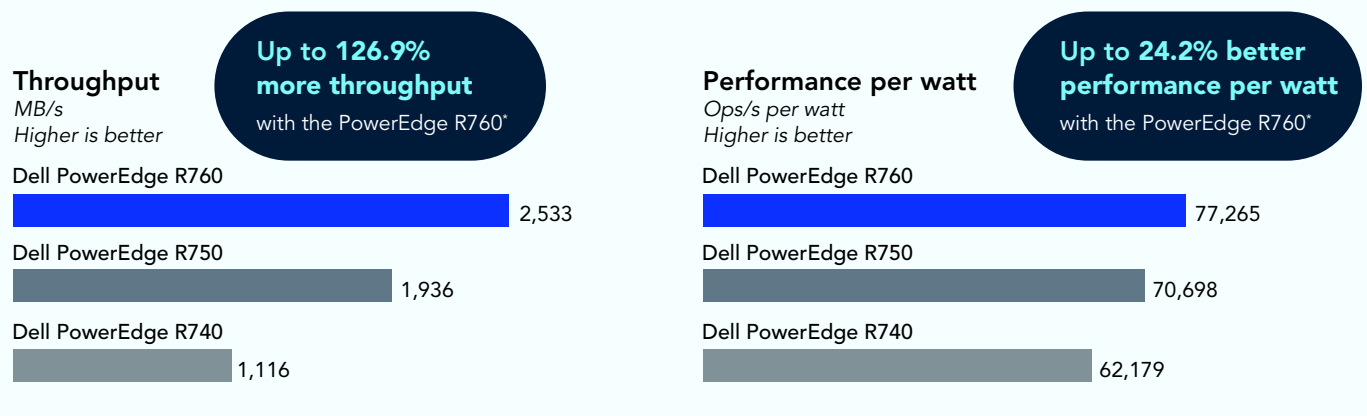

Better performance with less energy

Learn more at <https://facts.pt/2SXLepY>