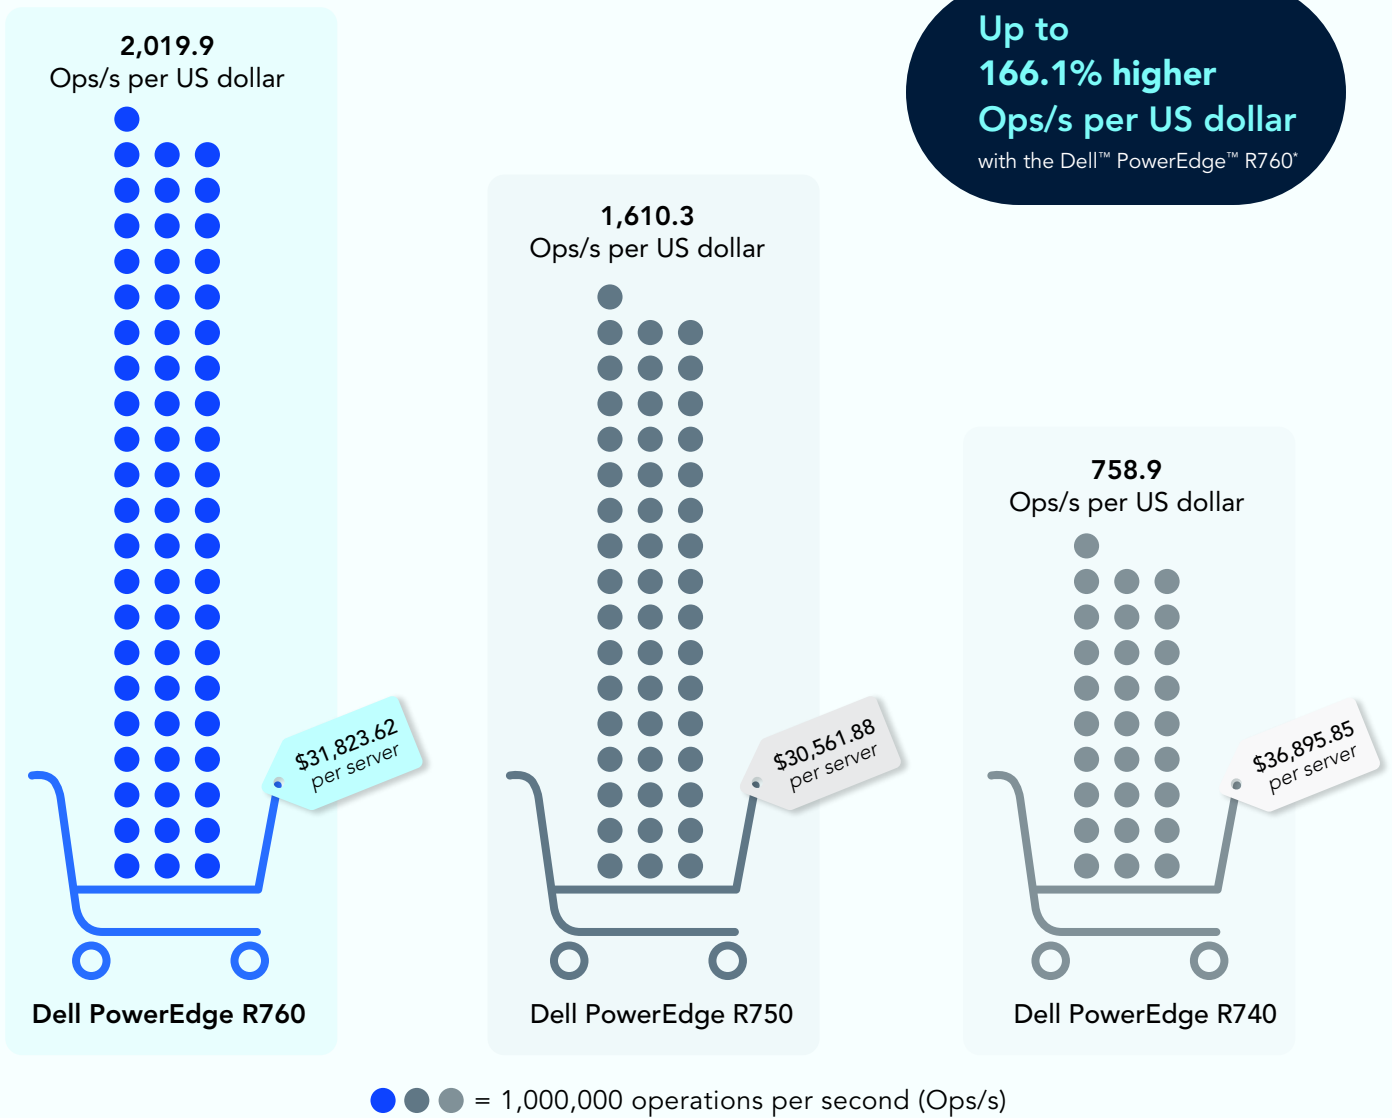

The 16th Generation Dell PowerEdge R760 server with Broadcom NICs: Save money, do more work, and use less energy

Principled Technologies testing showed that a 16th Generation Dell PowerEdge R760 server featuring a Broadcom BCM57508-P2100G NIC delivered all three vs. previous-generation PowerEdge servers

Spend less money to do the same amount of work