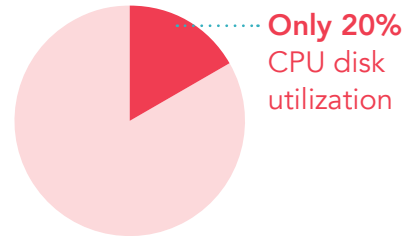

97 cameras on the Dell EMC PowerEdge R740xd2 with Verint EdgeVMS met stringent verification standards in two scenarios:

Efficient recording under normal load

Reliable performance during simulated disk failure and rebuild