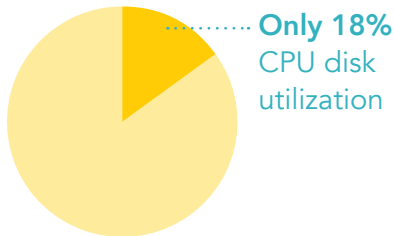

97 cameras on the Dell EMC PowerEdge R740xd2 with Verint EdgeVMS met stringent verification standards in two scenarios:

Efficient recording under normal load

Reliable performance during simulated disk failure and rebuild