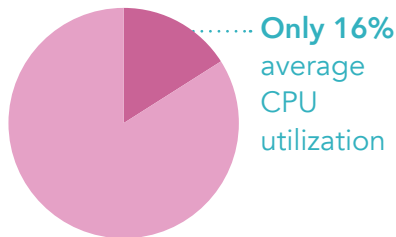

Dell EMC validates your virtualized Genetec video management system before it reaches your hands

The Dell EMC PowerEdge R740xd2 server powered by Intel Xeon processors handled a 240-camera workload without failure

About the Dell EMC™ PowerEdge™ R740xd2

The enterprise-grade PowerEdge R740xd2 server powered by Intel® Xeon® Scalable processors offers the potential for high storage capacity in a compact 2U of rack space.

The Dell EMC PowerEdge R740xd2 with virtualized Genetec Security Center 5.8 supporting 240 cameras met stringent verification standards in two scenarios:

Efficient recording under normal load

199 MB/s average disk throughput

Reliable performance during simulated disk failure and rebuild

192 MB/s average disk throughput

The Dell EMC Surveillance Validation Lab

When your business implements a video management solution validated by Dell EMC, you do so knowing that Dell EMC has already tested and approved it for use. Learn more about Dell EMC validation at: <https://www.dell.com/en-us/solutions/surveillance-security.htm>.

Learn more at <http://facts.pt/7aka5m5>

Copyright 2020 Principled Technologies, Inc. Based on "Dell EMC validates your virtualized Genetec video management system before it reaches your hands," a Principled Technologies report, January 2020. Principled Technologies® is a registered trademark of Principled Technologies, Inc. All other product names are the trademarks of their respective owners.