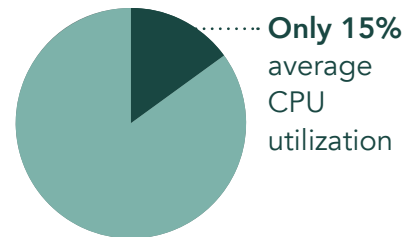

Efficient recording under normal load

199 MB/s average disk throughput

Reliable performance during simulated disk failure and rebuild

192 MB/s average disk throughput

The Dell EMC Surveillance Validation Lab