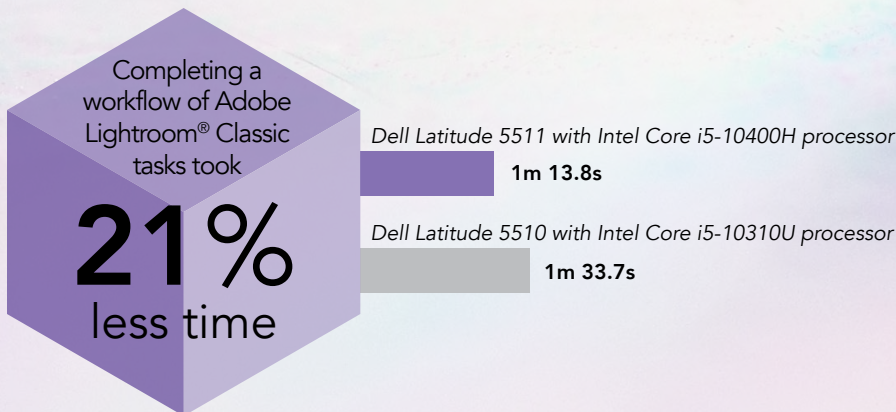

Media-centric: Videographers, designers, and others who create visual and audio content might need to do these tasks regularly.