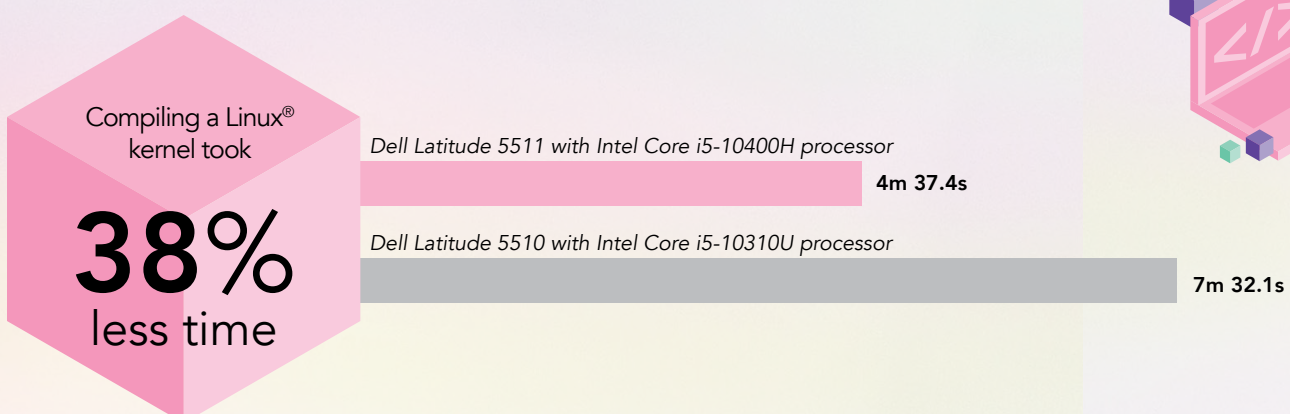

Compute-intensive: People who work heavily with data, run simulations, develop software, or use engineering applications could see speed like this in these tasks.