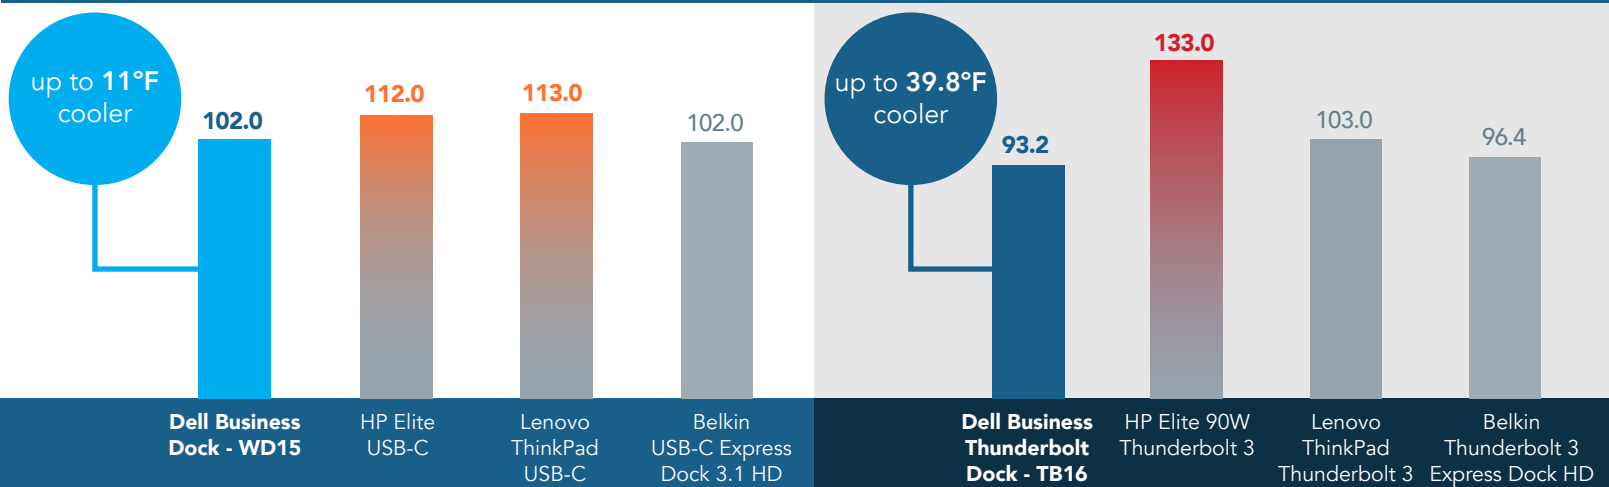

Learn more at <http://facts.pt/pATYvT>