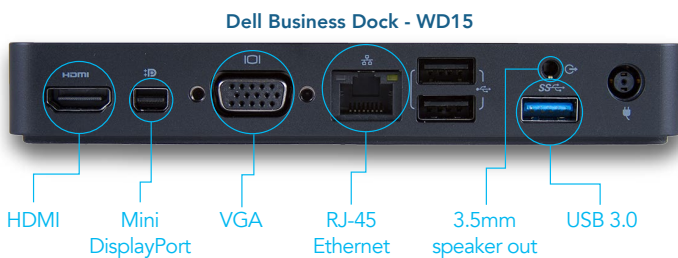

More port types give users more ways to connect

Not pictured: Powered USB 3.0, 3.5mm combo audio jack

A total of 8 types of ports

- HP Elite USB-C - **6 ports**
- Lenovo ThinkPad USB-C - **7 ports**
- Belkin USB-C Express Dock 3.1 HD - **5 ports**

Not pictured: Powered USB 3.0, 3.5mm combo audio jack

A total of 10 types of ports

- HP Elite 90W Thunderbolt 3 - **7 ports**
- Lenovo ThinkPad Thunderbolt 3 - **8 ports**
- Belkin Thunderbolt 3 Express Dock HD - **5 ports**