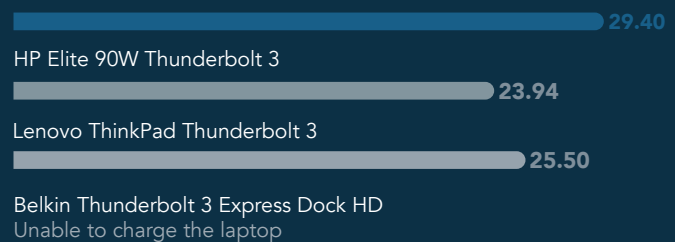

Dell ExpressCharge delivered up to 22.8% more battery life to give users freedom to unplug
Watt hours of charge achieved in 30 minutes

Dell Business Dock - WD15

5.4Wh = up to 46 min of battery life.

Dell Business Thunderbolt Dock - TB16

More port types give users more ways to connect

Not pictured: Powered USB 3.0, 3.5mm combo audio jack

A total of 8 types of ports

- HP Elite USB-C - **6 ports**
- Lenovo ThinkPad USB-C - **7 ports**
- Belkin USB-C Express Dock 3.1 HD - **5 ports**

Not pictured: Powered USB 3.0, 3.5mm combo audio jack

A total of 10 types of ports

- HP Elite 90W Thunderbolt 3 - **7 ports**
- Lenovo ThinkPad Thunderbolt 3 - **8 ports**
- Belkin Thunderbolt 3 Express Dock HD - **5 ports**