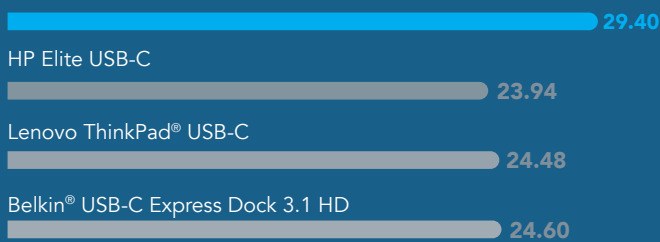

Charge laptops faster, get more port options, and run at cooler temperatures with Dell Business Docks

Dell™ Business Dock - WD15 and Dell Business Thunderbolt™ Dock - TB16 outperformed USB Type-C and Thunderbolt 3 docks from HP, Lenovo®, and Belkin®

Dell ExpressCharge delivered up to 22.8% more battery life to give users freedom to unplug
Watt hours of charge achieved in 30 minutes

Dell Business Dock - WD15

5.4Wh = up to 46 min of battery life.

Dell Business Thunderbolt Dock - TB16

More port types give users more ways to connect

Not pictured: Powered USB 3.0, 3.5mm combo audio jack

A total of 8 types of ports

- HP Elite USB-C - **6 ports**
- Lenovo ThinkPad USB-C - **7 ports**
- Belkin USB-C Express Dock 3.1 HD - **5 ports**

Not pictured: Powered USB 3.0, 3.5mm combo audio jack

A total of 10 types of ports

- HP Elite 90W Thunderbolt 3 - **7 ports**
- Lenovo ThinkPad Thunderbolt 3 - **8 ports**
- Belkin Thunderbolt 3 Express Dock HD - **5 ports**