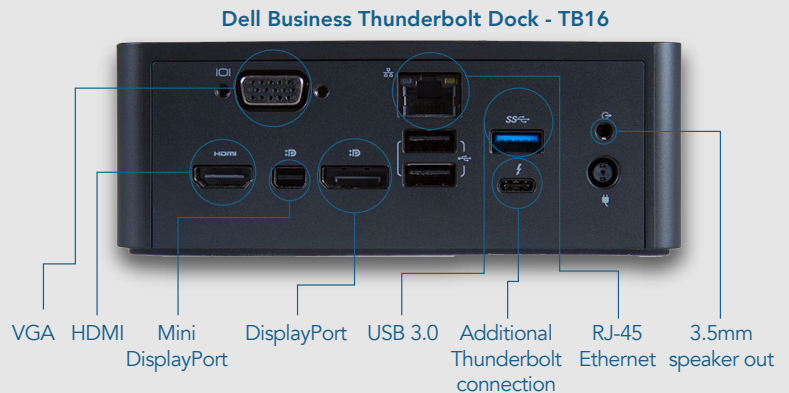

Dell ExpressCharge delivered up to 22.8% more battery life to give users freedom to unplug
Watt hours of charge achieved in 30 minutes

Dell Business Dock - WD15

5.4Wh = up to 46 min of battery life.

Dell Business Thunderbolt Dock - TB16

More port types give users more ways to connect

Not pictured: Powered USB 3.0, 3.5mm combo audio jack

A total of 8 types of ports

- HP Elite USB-C - **6 ports**
- Lenovo ThinkPad USB-C - **7 ports**
- Belkin USB-C Express Dock 3.1 HD - **5 ports**

Not pictured: Powered USB 3.0, 3.5mm combo audio jack

A total of 10 types of ports

- HP Elite 90W Thunderbolt 3 - **7 ports**
- Lenovo ThinkPad Thunderbolt 3 - **8 ports**
- Belkin Thunderbolt 3 Express Dock HD - **5 ports**