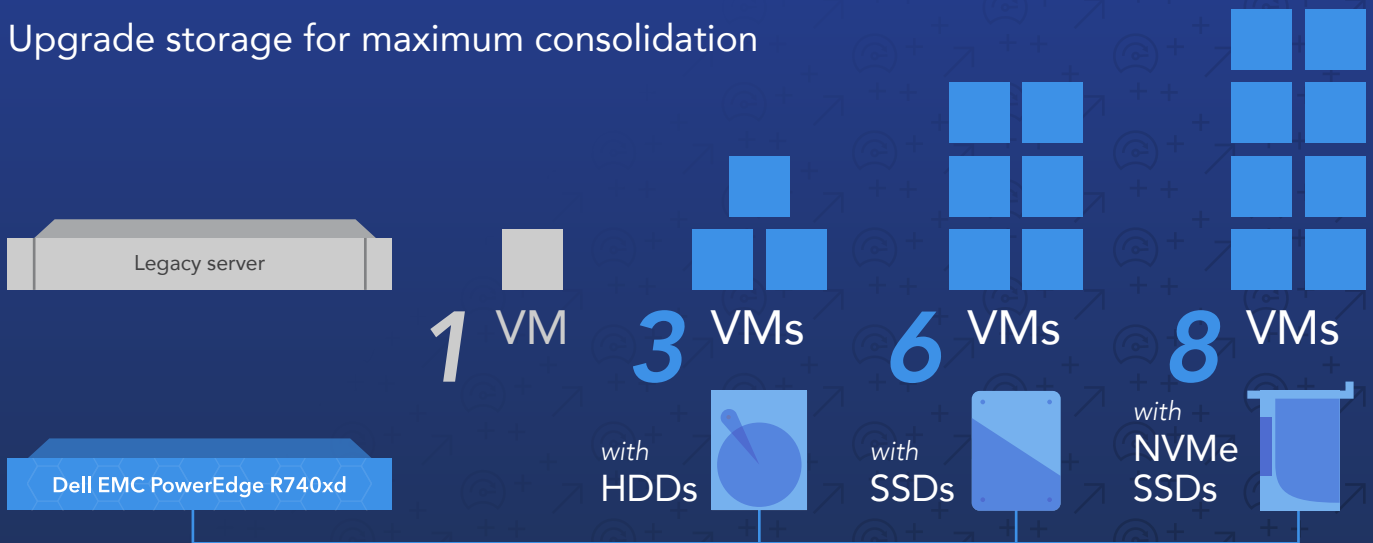

# Consolidate legacy data analytics servers

Three configurations of the Dell EMC™ PowerEdge™ R740xd enabled us to query more data warehouses faster than a legacy solution

Upgrade storage for maximum consolidation