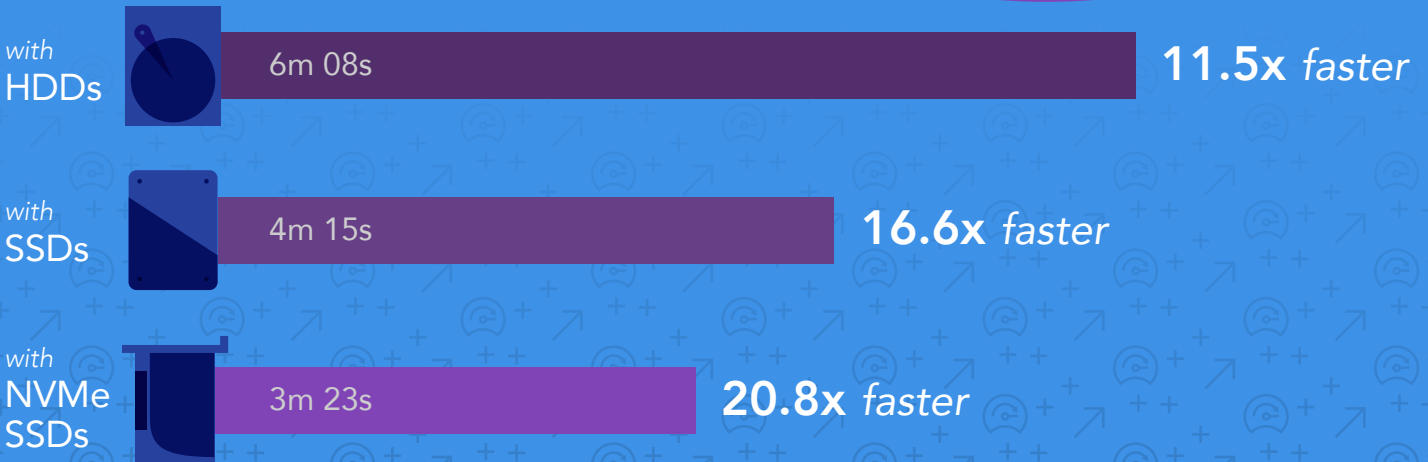

Complete database queries faster (lower is better)

Get all the facts at <http://facts.pt/rszSR7>