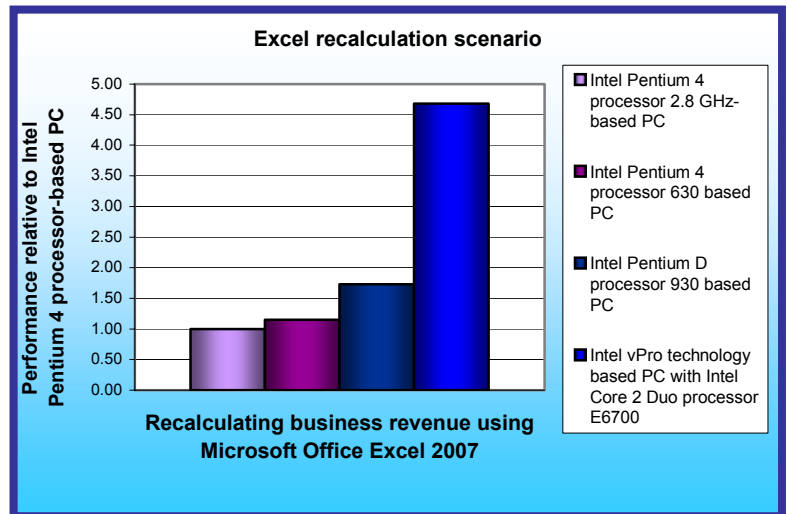

The Intel vPro technology-based PC with the Intel Core 2 Duo processor E6700 outperformed the older systems on recalculating business revenue using Microsoft Office Excel 2007 due to the faster processor and chipset and the heavily multithreaded nature of Excel 2007. The improvement is likely due to the processor's larger L1 cache, faster memory access, and, of course, multiple cores.

For more information on these tests and to see the full test report, visit: www.principledtechnologies.com/clients/reports/Intel/vProVistaPred.pdf.

KEY FINDINGS

- The Intel® vPro™ technology based PC featuring the Intel® Core™ 2 Duo processor E6700 yielded significant performance advantages for users on our revenue recalculation test.
- The Intel vPro technology based PC with the Intel Core 2 Duo processor E6700 finished our three test tasks on average 2.71 times faster than the Intel® Pentium® D processor 930 based PC.
- The Intel vPro technology based PC with the Intel Core 2 Duo processor E6700 also finished our tasks on average 4.68 times faster than the Intel® Pentium® 4 processor 2.8GHz based PC.
- These performance improvements translate into multi-second time savings that would be noticeable to users.

PERFORMANCE RESULTS (seconds)				TASK	COMPARATIVE RATING			
Intel Pentium 4 processor 2.8 GHz on Intel D865GBF	Intel Pentium 4 processor 630 on Intel D945GTP	Intel Pentium D processor 930 on Intel D945GTP	Intel vPro with Core 2 Duo processor E6700 on Intel DQ965GF		Intel Pentium 4 processor 2.8 GHz on Intel D865GBF	Intel Pentium 4 processor 630 on Intel D945GTP	Intel Pentium D processor 930 on Intel D945GTP	Intel vPro with Core 2 Duo processor E6700 on Intel DQ965GF
133.56	116.10	77.34	28.55	Recalculating business revenue	1.00	1.15	1.73	4.68