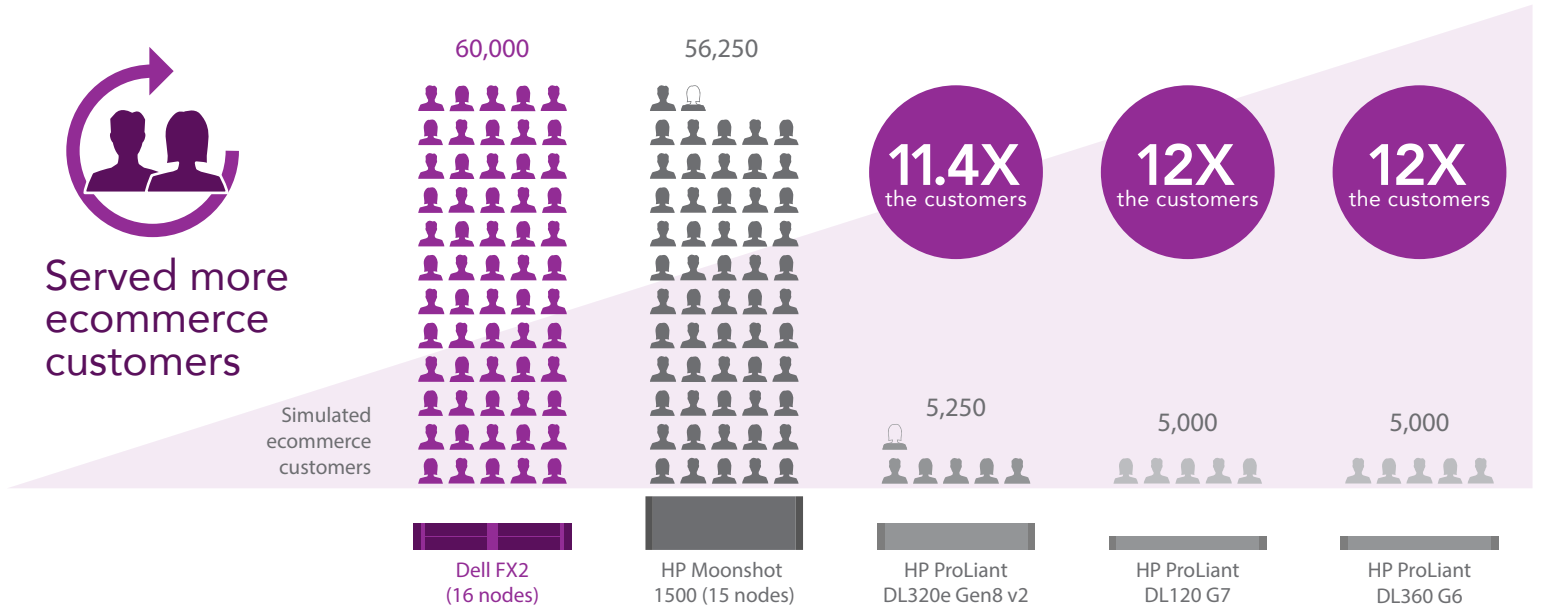

PERFORMANCE AND EFFICIENCY WITH A DELL™ POWEREDGE™ FX2 SOLUTION

The Dell PowerEdge FX2 with FM120 microservers supported more ecommerce application customers while providing greater power efficiency compared to four competing HP offerings.