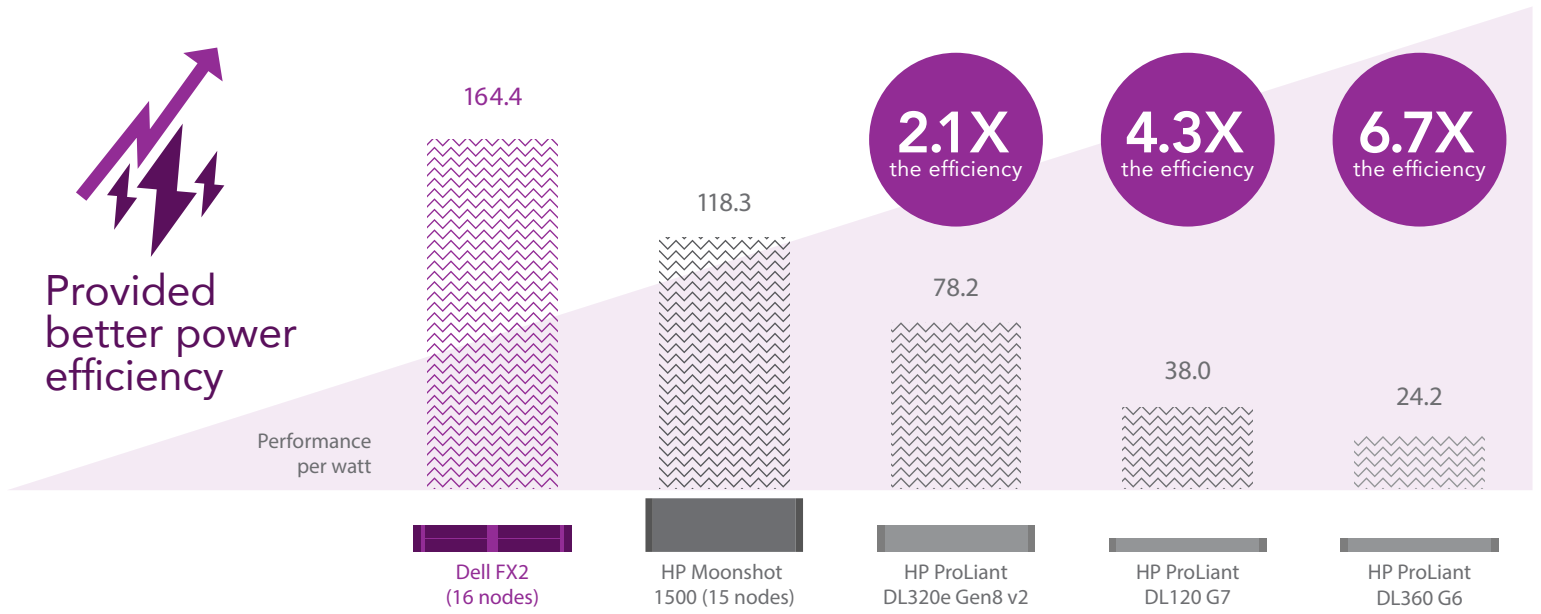

PERFORMANCE AND EFFICIENCY WITH A DELL™ POWEREDGE™ FX2 SOLUTION

The Dell PowerEdge FX2 with FM120 microservers supported more ecommerce application customers while providing greater power efficiency compared to four competing HP offerings.