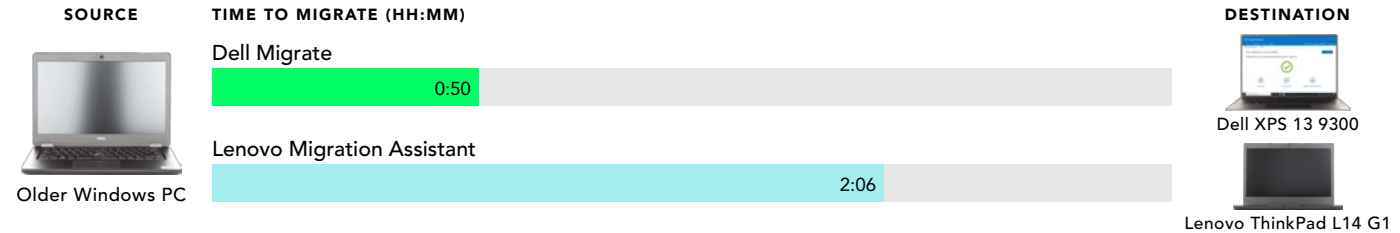

Take your data files and Windows personalization options with you

When it's time to move your data files to a new PC, it's imperative that nothing important is lost—including the Windows personalization options you rely on, but may not think about. Each migration tool offered a varied set of migration features, many of which overlapped, but some of which did not.

Dell Migrate transferred 100 GB of data that included downloads, pictures, videos, documents, music, and desktop settings to the Dell XPS 13 9300 in under an hour, while Lenovo Migration Assistant took over two hours to accomplish the same thing moving to a Lenovo ThinkPad® L14 G1.

SELECT FEATURE COMPARISON

Category	Dell Migrate	Lenovo Migration Assistant
Uses TLS encryption during migration	✓	✗
Transfers red-green color filters	✓	✗
Transfers mouse, keyboard, and sound control panel settings	✓	✗

See the [full report](#) for all the features we compared.