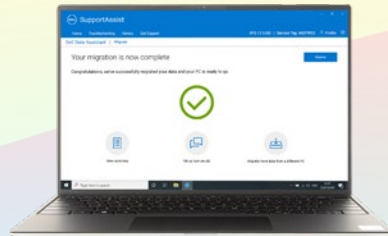

SELECT FEATURE COMPARISON

Category	Dell Migrate	Lenovo Migration Assistant
Uses TLS encryption during migration	✓	✗
Transfers red-green color filters	✓	✗
Transfers mouse, keyboard, and sound control panel settings	✓	✗

See the [full report](#) for all the features we compared.

Keep your information secure during migration

All the migration tools we tested allow you to transfer your personal data over Wi-Fi, but only Dell Migrate secured the in-flight information with TLS encryption, which makes it harder for anyone to intercept or tamper with your personal data during data file migration.