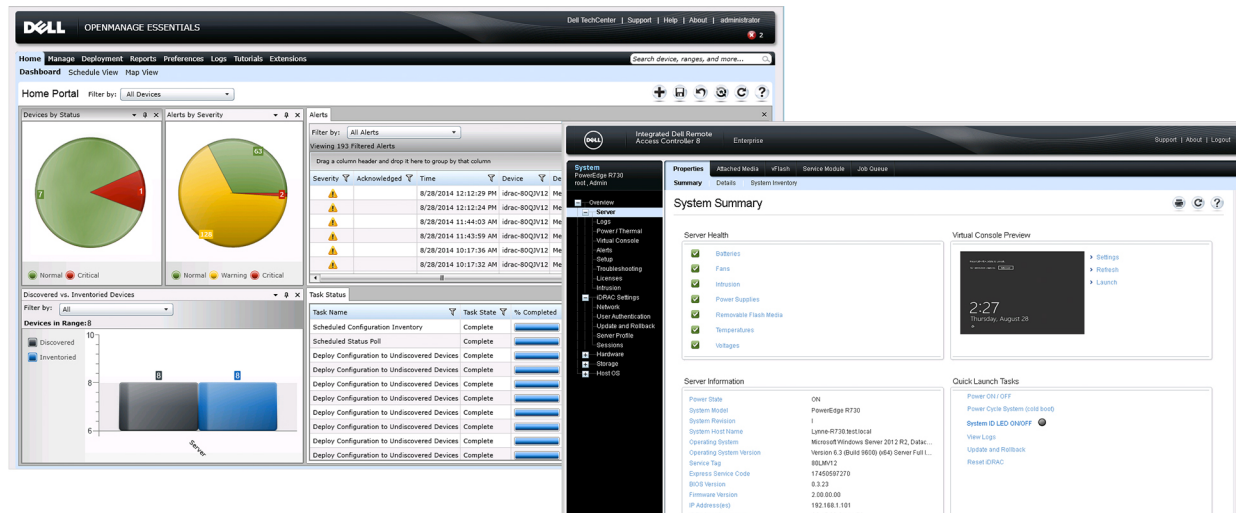

**Faster deployment**  
97% faster to deploy a server profile

**Easier updating**  
20 fewer steps to update firmware

**Improved connectivity**

NFC Quick Sync and iDRAC Direct offer new ways to interact

**Automated maintenance**

91% less time to manage configuration baselines

Dell PowerEdge™ servers powered by Intel® Xeon® processors E5-2600 v3 series

Get all the facts at <http://facts.pt/1uHBvW1>

All comparisons are to doing the same tasks with standard manual procedures.