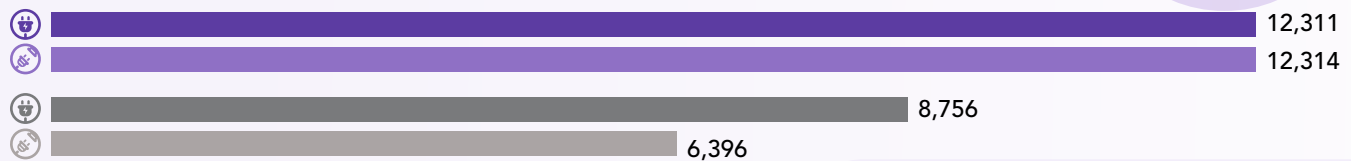

Work from anywhere without worry with superior unplugged performance and a cool and quiet experience

Comparing the HP EliteBook 845 G10 Notebook PC featuring the AMD Ryzen™ 7 PRO 7840U processor to the Dell Latitude 7440 laptop with Intel® Core™ i7-1365U vPro processor

Get up to 92% better performance with the HP EliteBook 845 G10—that you don't have to sacrifice when you unplug

Cinebench R23 multi-core benchmark
Performance score | Higher is better