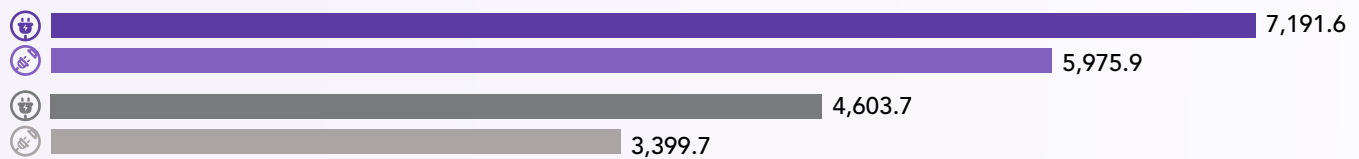

Plugged-in vs. unplugged performance

No performance drop with the EliteBook 845 G10 vs. a 27% drop with the Latitude 7440 laptop

PassMark PerformanceTest

Performance score | Higher is better